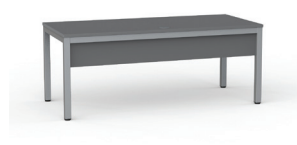

Modesty Panels

- CBMODI8 - 1800 desk or workstation 300h
- CBMODI5 - 1500 desk 300h
- CBMODI2 - 1200 desk 300h