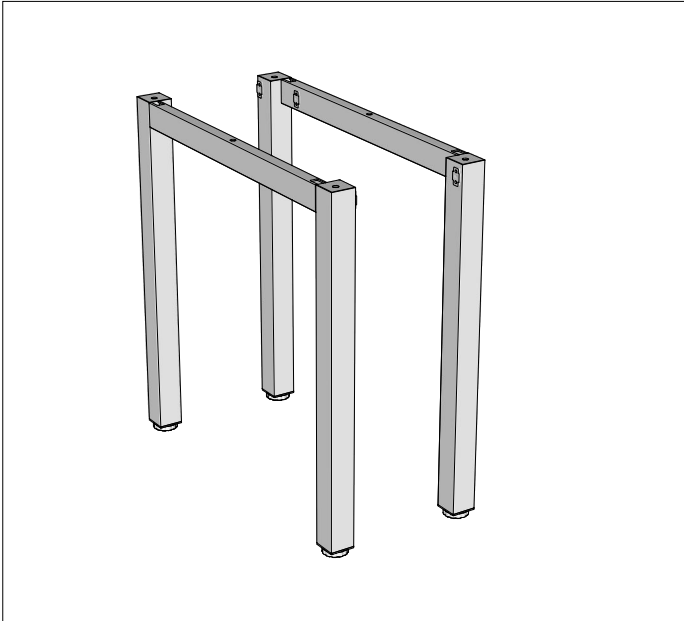

Parts

2X LEGS

2X FRAME RAILS

12X M6x20

8X M8x16

6X ST6x70
WOOD SCREWS

6X ST6x23
WOOD SCREWS

1X CORNER LEG