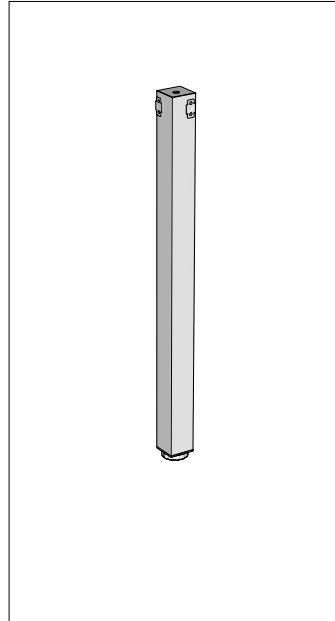

Parts

2X LEGS

2X FRAME RAILS

12X M6x20

8X M8x16

6X ST6x70
WOOD SCREWS

6X ST6x23
WOOD SCREWS

1X CORNER LEG